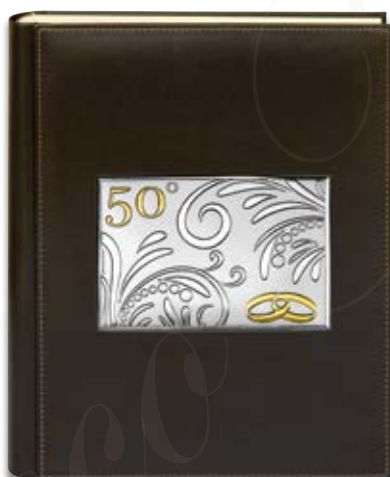

Album / Photo Album
Pelle marrone / Brown leather