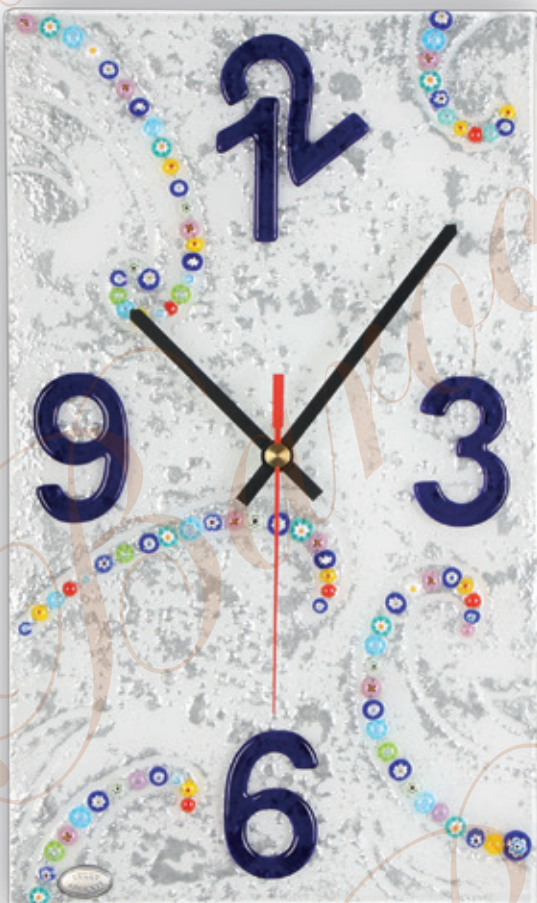

art. 802
cm 24x41,5

€ 95,00